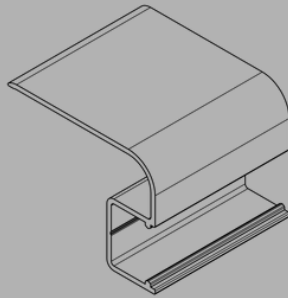

ALUMINATE

DECKING

ALUMINATE DECKING

DECKING STARTER

150MM DECKING BOARD

HIDDEN FINISH ANGLE

DECKING INFILL

STANDARD FINISH ANGLE